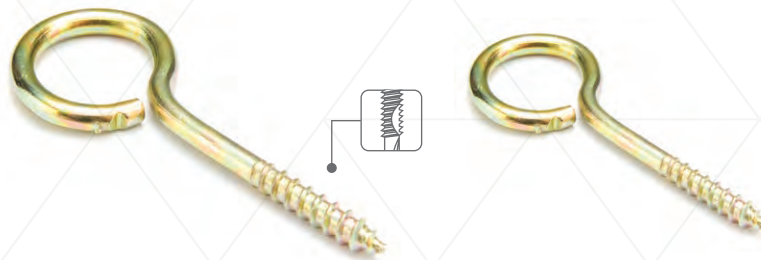

KAPALI PİTON CLOSED EYE SCREWS